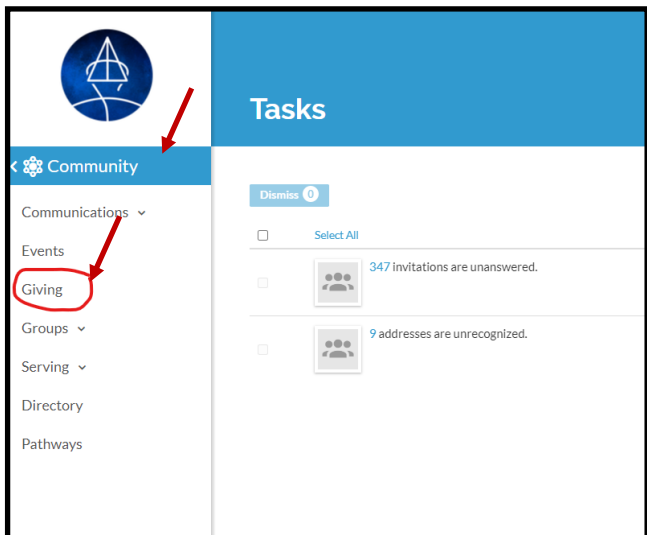

TWO WAYS TO PLEDGE ONLINE

HOW TO PLEDGE IN REALM

1. Go to realm.org/shephills
2. Go to Community, then select Giving.
3. Select the +Pledge button, and complete the fields as prompted.

HOW TO PLEDGE ON OUR WEBSITE