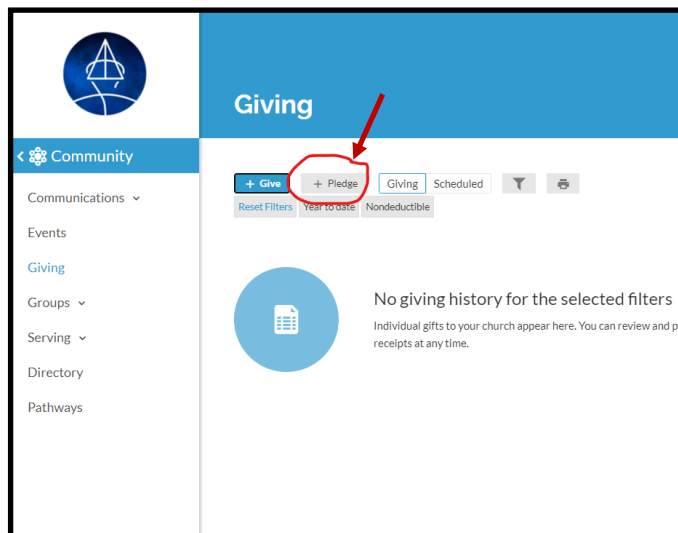

TWO WAYS TO PLEDGE ONLINE

HOW TO PLEDGE IN REALM

1. Go to realm.org/shephills
2. Go to Community, then select Giving.
3. Select the +Pledge button, and complete the fields as prompted.

HOW TO PLEDGE ON OUR WEBSITE

1. Go to www.shephills.org
2. Click "Give Here" in the navigation bar
3. Select the image towards the bottom of the page that reads "Rising Up! Click to Pledge 2021 Stewardship" and complete the fields as prompted.